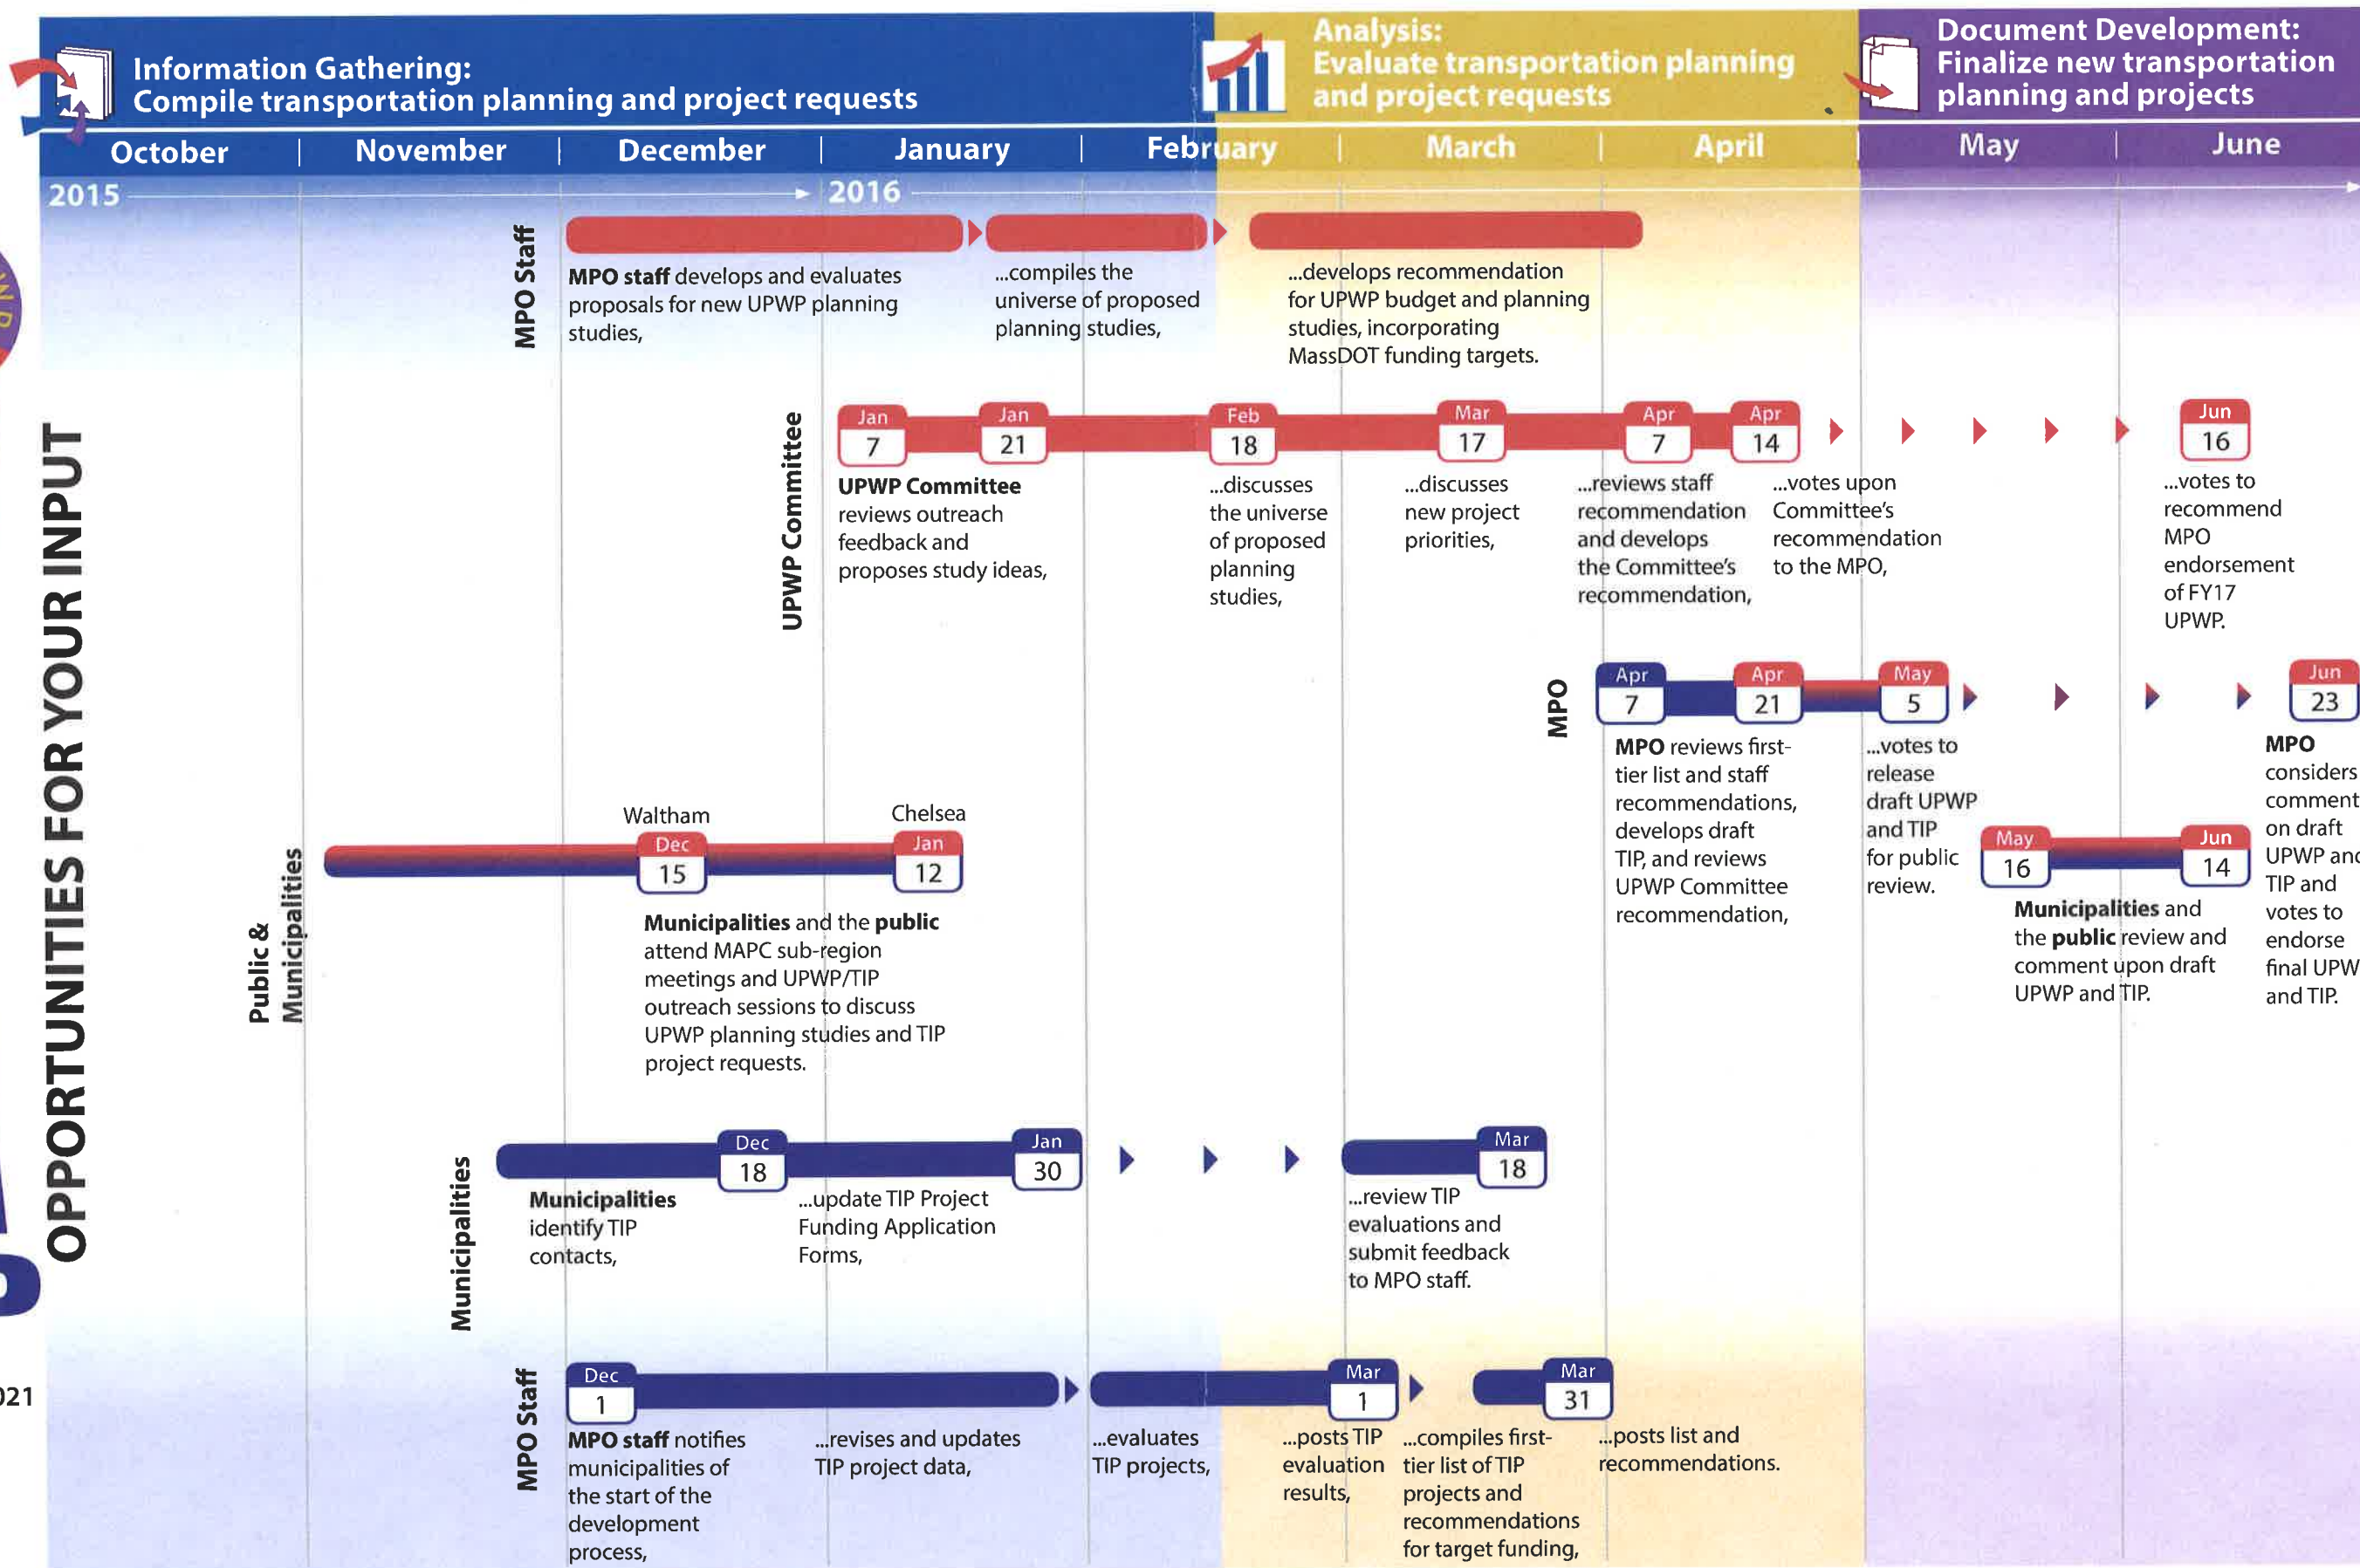

# Certification Document Development Schedule

Fall 2015 —FFY 2017 UPWP and FFYs 2017-2021 TIP—Fall 2015 to Summer 2016

Ongoing opportunities for public and municipal participation in regional transportation decisions

FFY 2017

OPPORTUNITIES FOR YOUR INPUT

SHARED

FFY 2017 - 2021

Implementation of the TIP and UPWP begins in October 2016