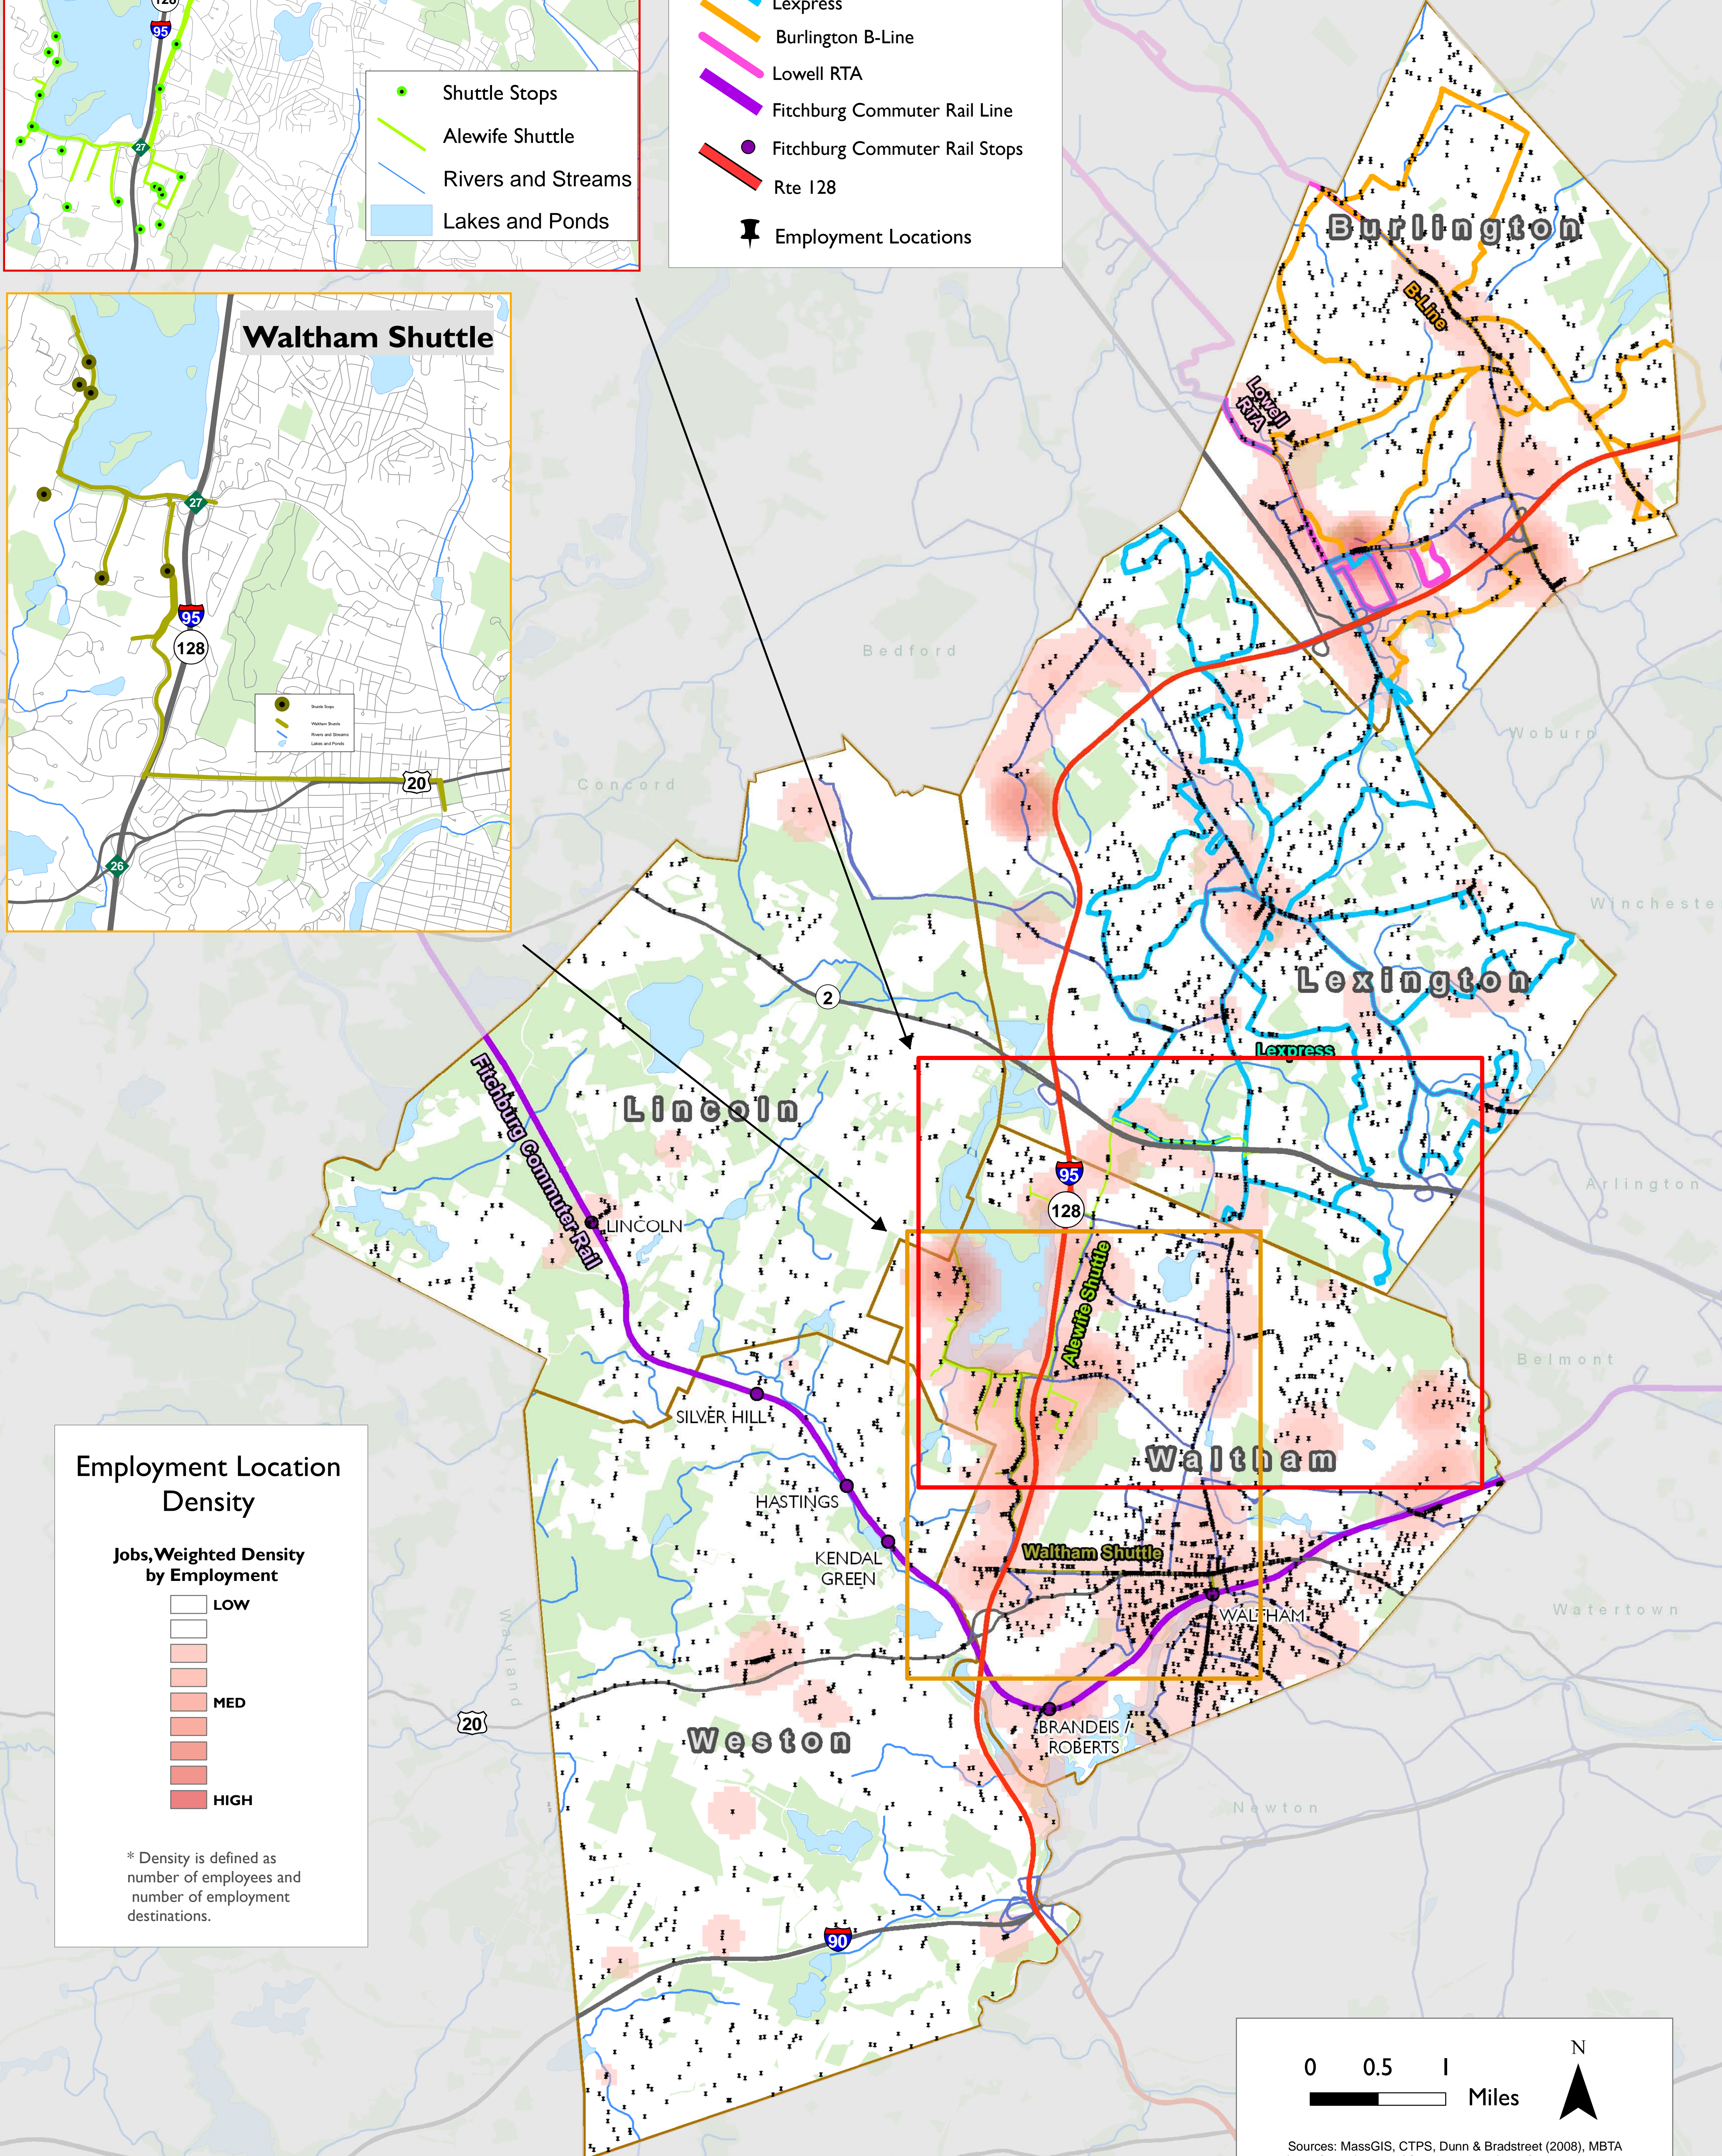

# Route 128 Central Corridor, Transportation and Employment

## Transportation Assets

- MBTA Bus Routes
- Waltham Shuttle
- Alewife Commuter Shuttle
- Lexpress
- Burlington B-Line
- Lowell RTA
- Fitchburg Commuter Rail Line
- Fitchburg Commuter Rail Stops
- Rte 128
- Employment Locations