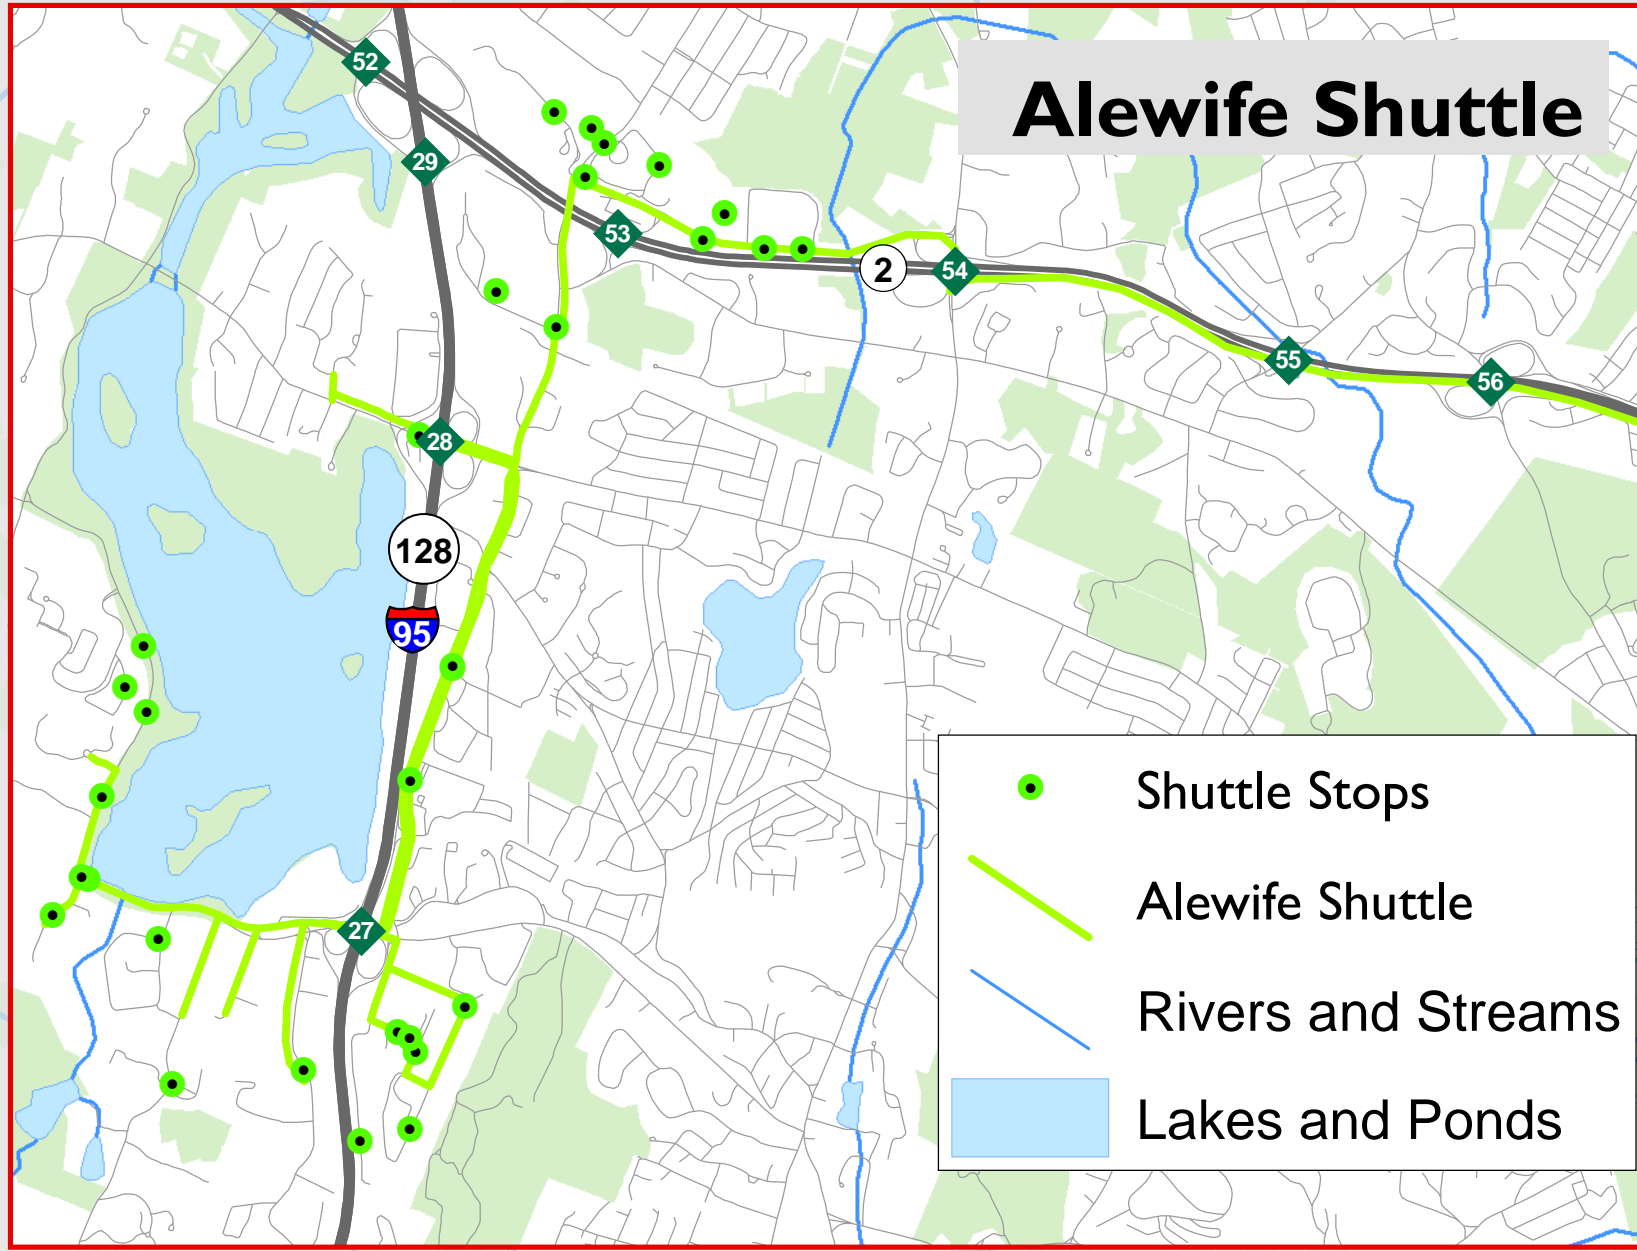

# Route 128 Central Corridor, Transportation and Employment

## Transportation Assets

- MBTA Bus Routes
- Waltham Shuttle
- Alewife Commuter Shuttle
- Lexpress
- Burlington B-Line
- Lowell RTA
- Fitchburg Commuter Rail Line
- Fitchburg Commuter Rail Stops
- Rte 128
- Employment Locations