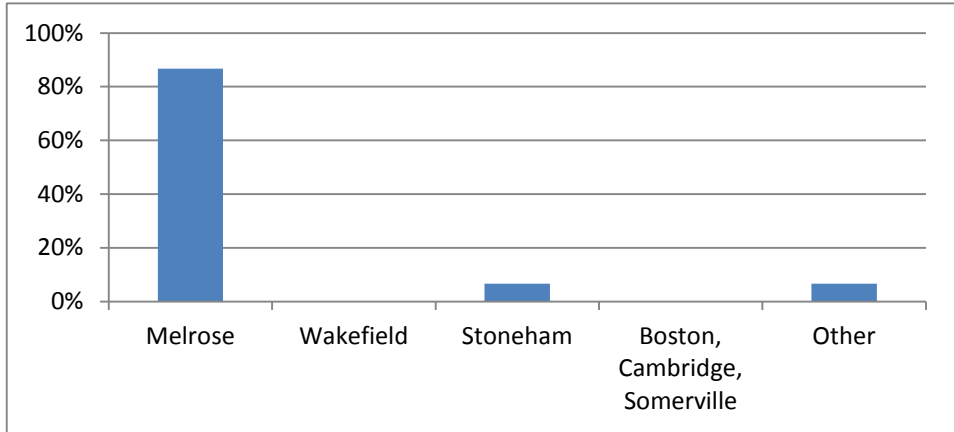

3. Where do you live?
(Responses - 15)