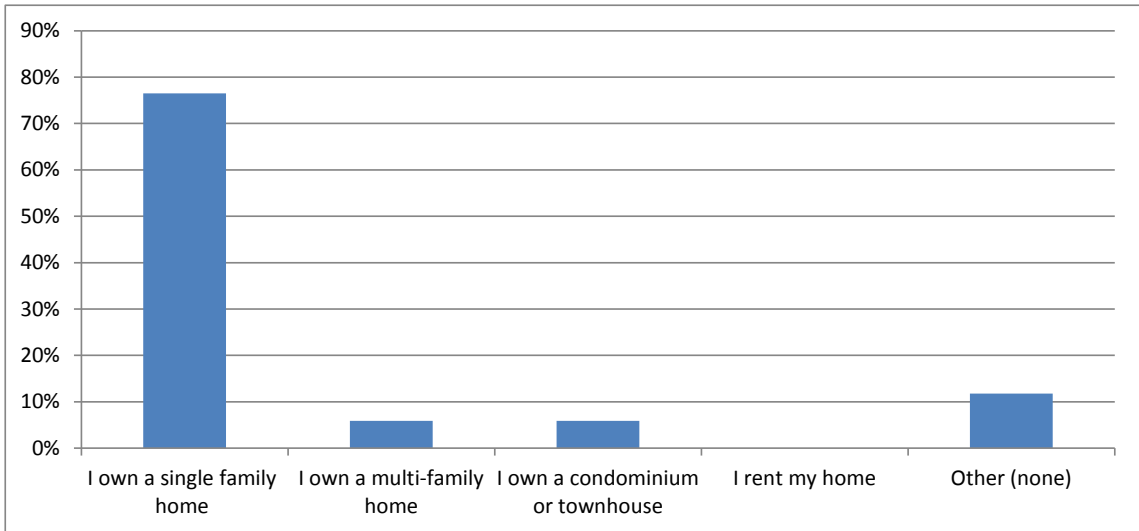

4. Do you own or rent a home?
(Responses - 17)