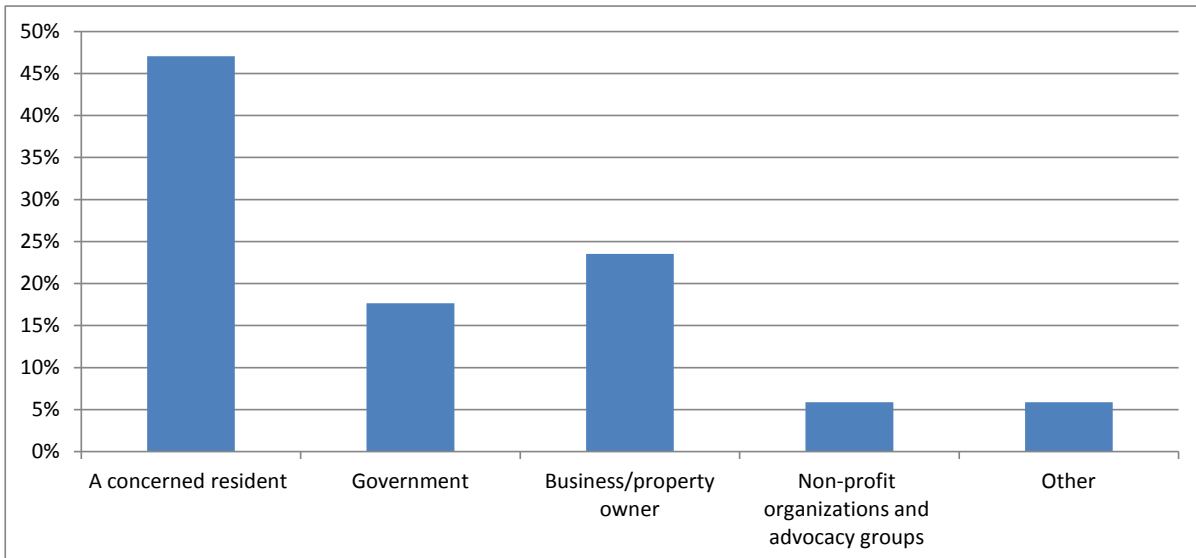

Tremont/Essex Street Commuter Rail Corridor Study
Keypad Polling Results - Meeting #2 - June 19, 2013

1. How many games will it take for the Bruins to win it all?
(Responses - 15)

2. Which category best describes you?
(Responses - 17)

3. Where do you live?
(Responses - 15)

4. Do you own or rent a home?
(Responses - 17)

5. How long have you lived in your home?
(Responses - 13)

6. What is your age?
(Responses - 17)

7. How do you identify yourself?
(Responses - 17)