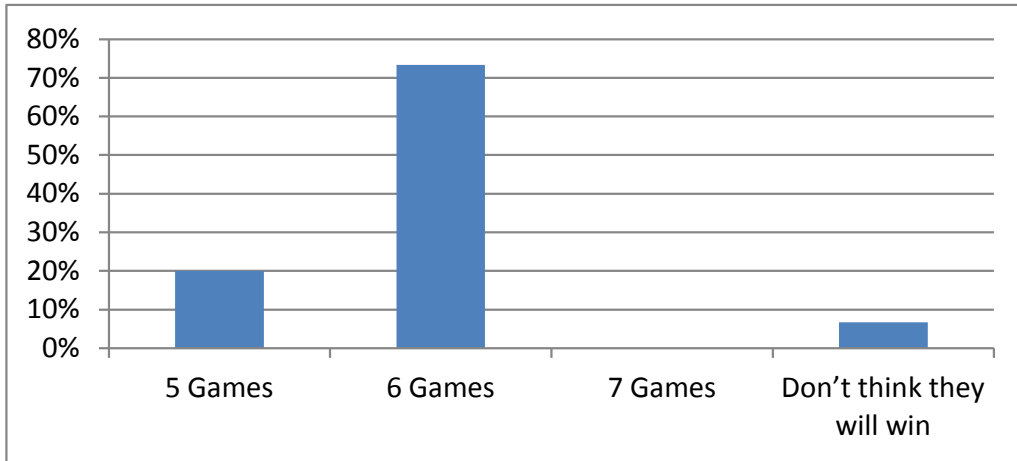

Tremont/Essex Street Commuter Rail Corridor Study
Keypad Polling Results - Meeting #2 - June 19, 2013

1. How many games will it take for the Bruins to win it all?
(Responses - 15)

2. Which category best describes you?
(Responses - 17)