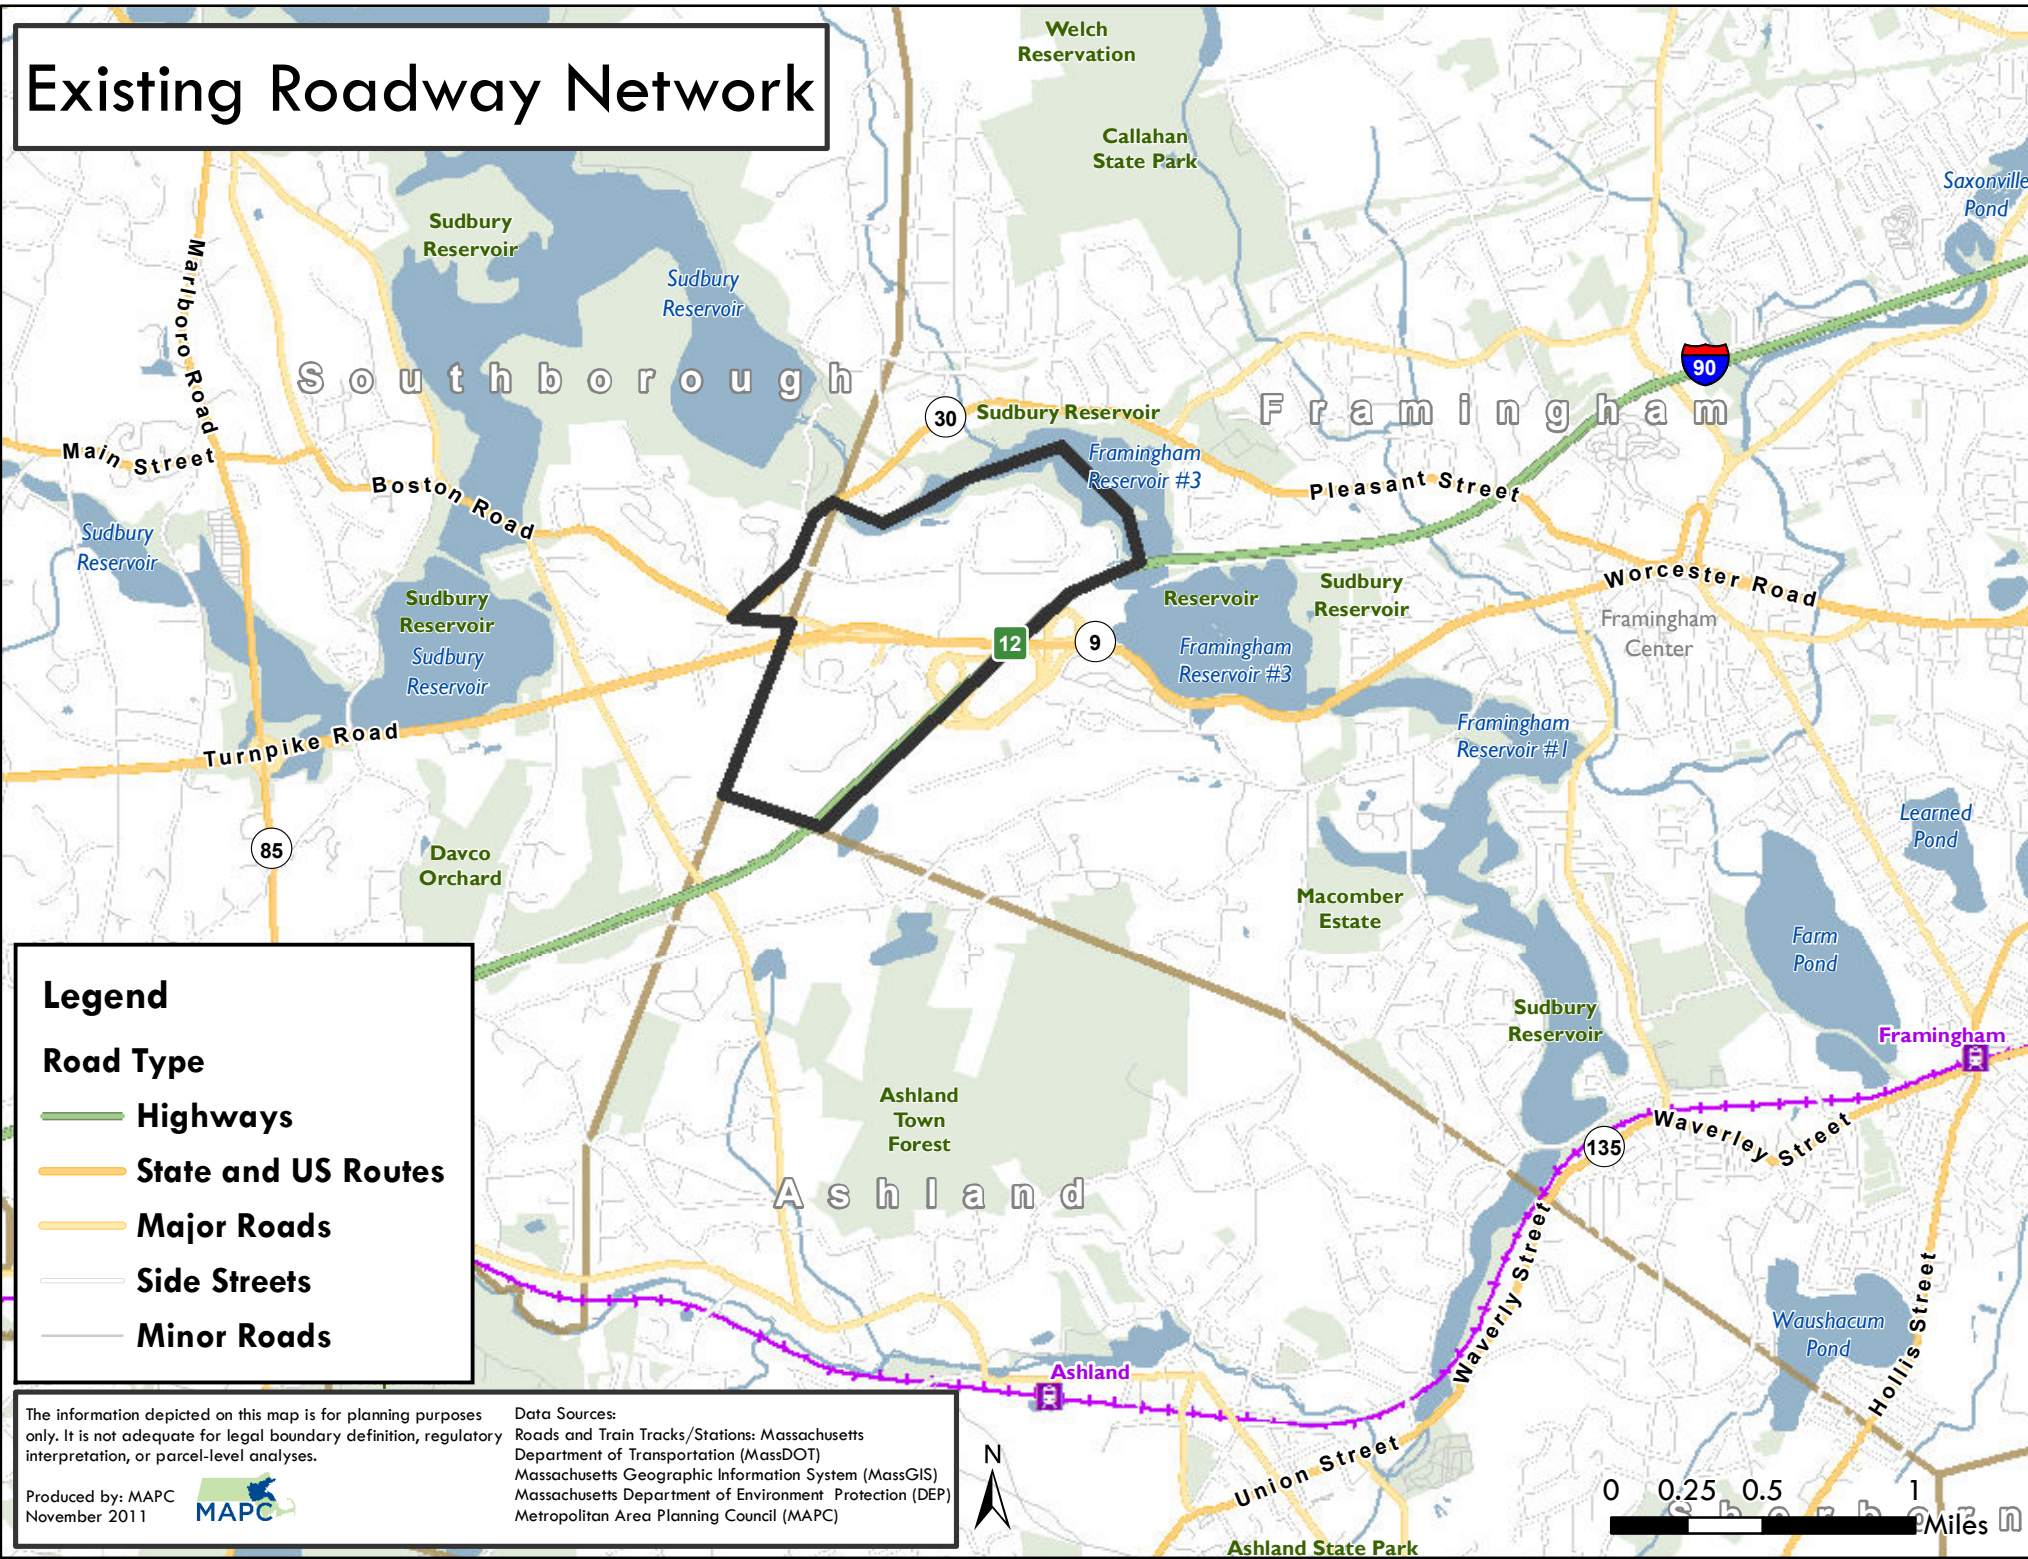

Existing Roadway Network

Legend

Road Type

- Highways
- State and US Routes
- Major Roads
- Side Streets
- Minor Roads

The information depicted on this map is for planning purposes only. It is not adequate for legal boundary definition, regulatory interpretation, or parcel-level analyses.

Produced by: MAPC
November 2011

Data Sources:
 Roads and Train Tracks/Stations: Massachusetts Department of Transportation (MassDOT)
 Massachusetts Geographic Information System (MassGIS)
 Massachusetts Department of Environment Protection (DEP)
 Metropolitan Area Planning Council (MAPC)