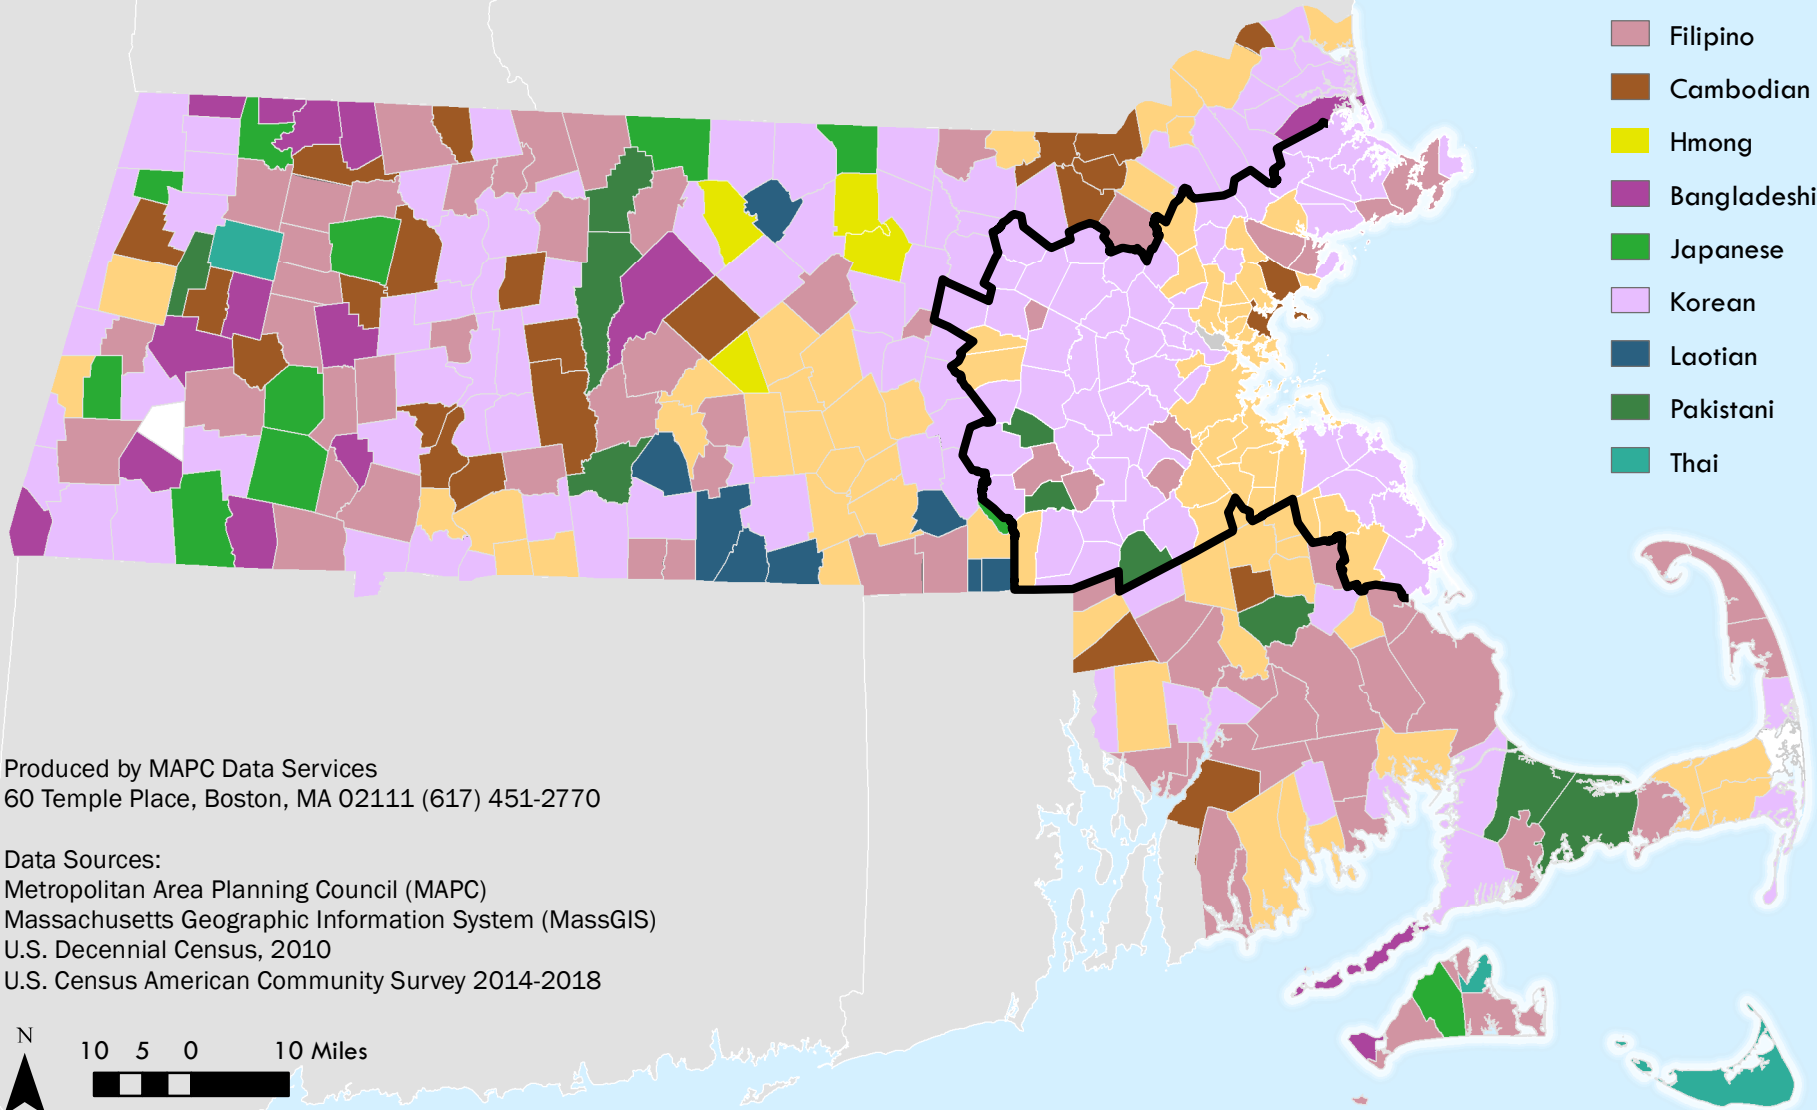

# Immigrant Entrepreneurs: Business and Community Centers in Greater Boston

## Legend

- MAPC Boundary
- Municipal Boundaries

### Most-represented Asian Heritage without China

- Vietnamese
- Filipino
- Cambodian
- Hmong
- Bangladeshi
- Japanese
- Korean
- Laotian
- Pakistani
- Thai

Produced by MAPC Data Services  
60 Temple Place, Boston, MA 02111 (617) 451-2770

Data Sources:  
Metropolitan Area Planning Council (MAPC)  
Massachusetts Geographic Information System (MassGIS)  
U.S. Decennial Census, 2010  
U.S. Census American Community Survey 2014-2018