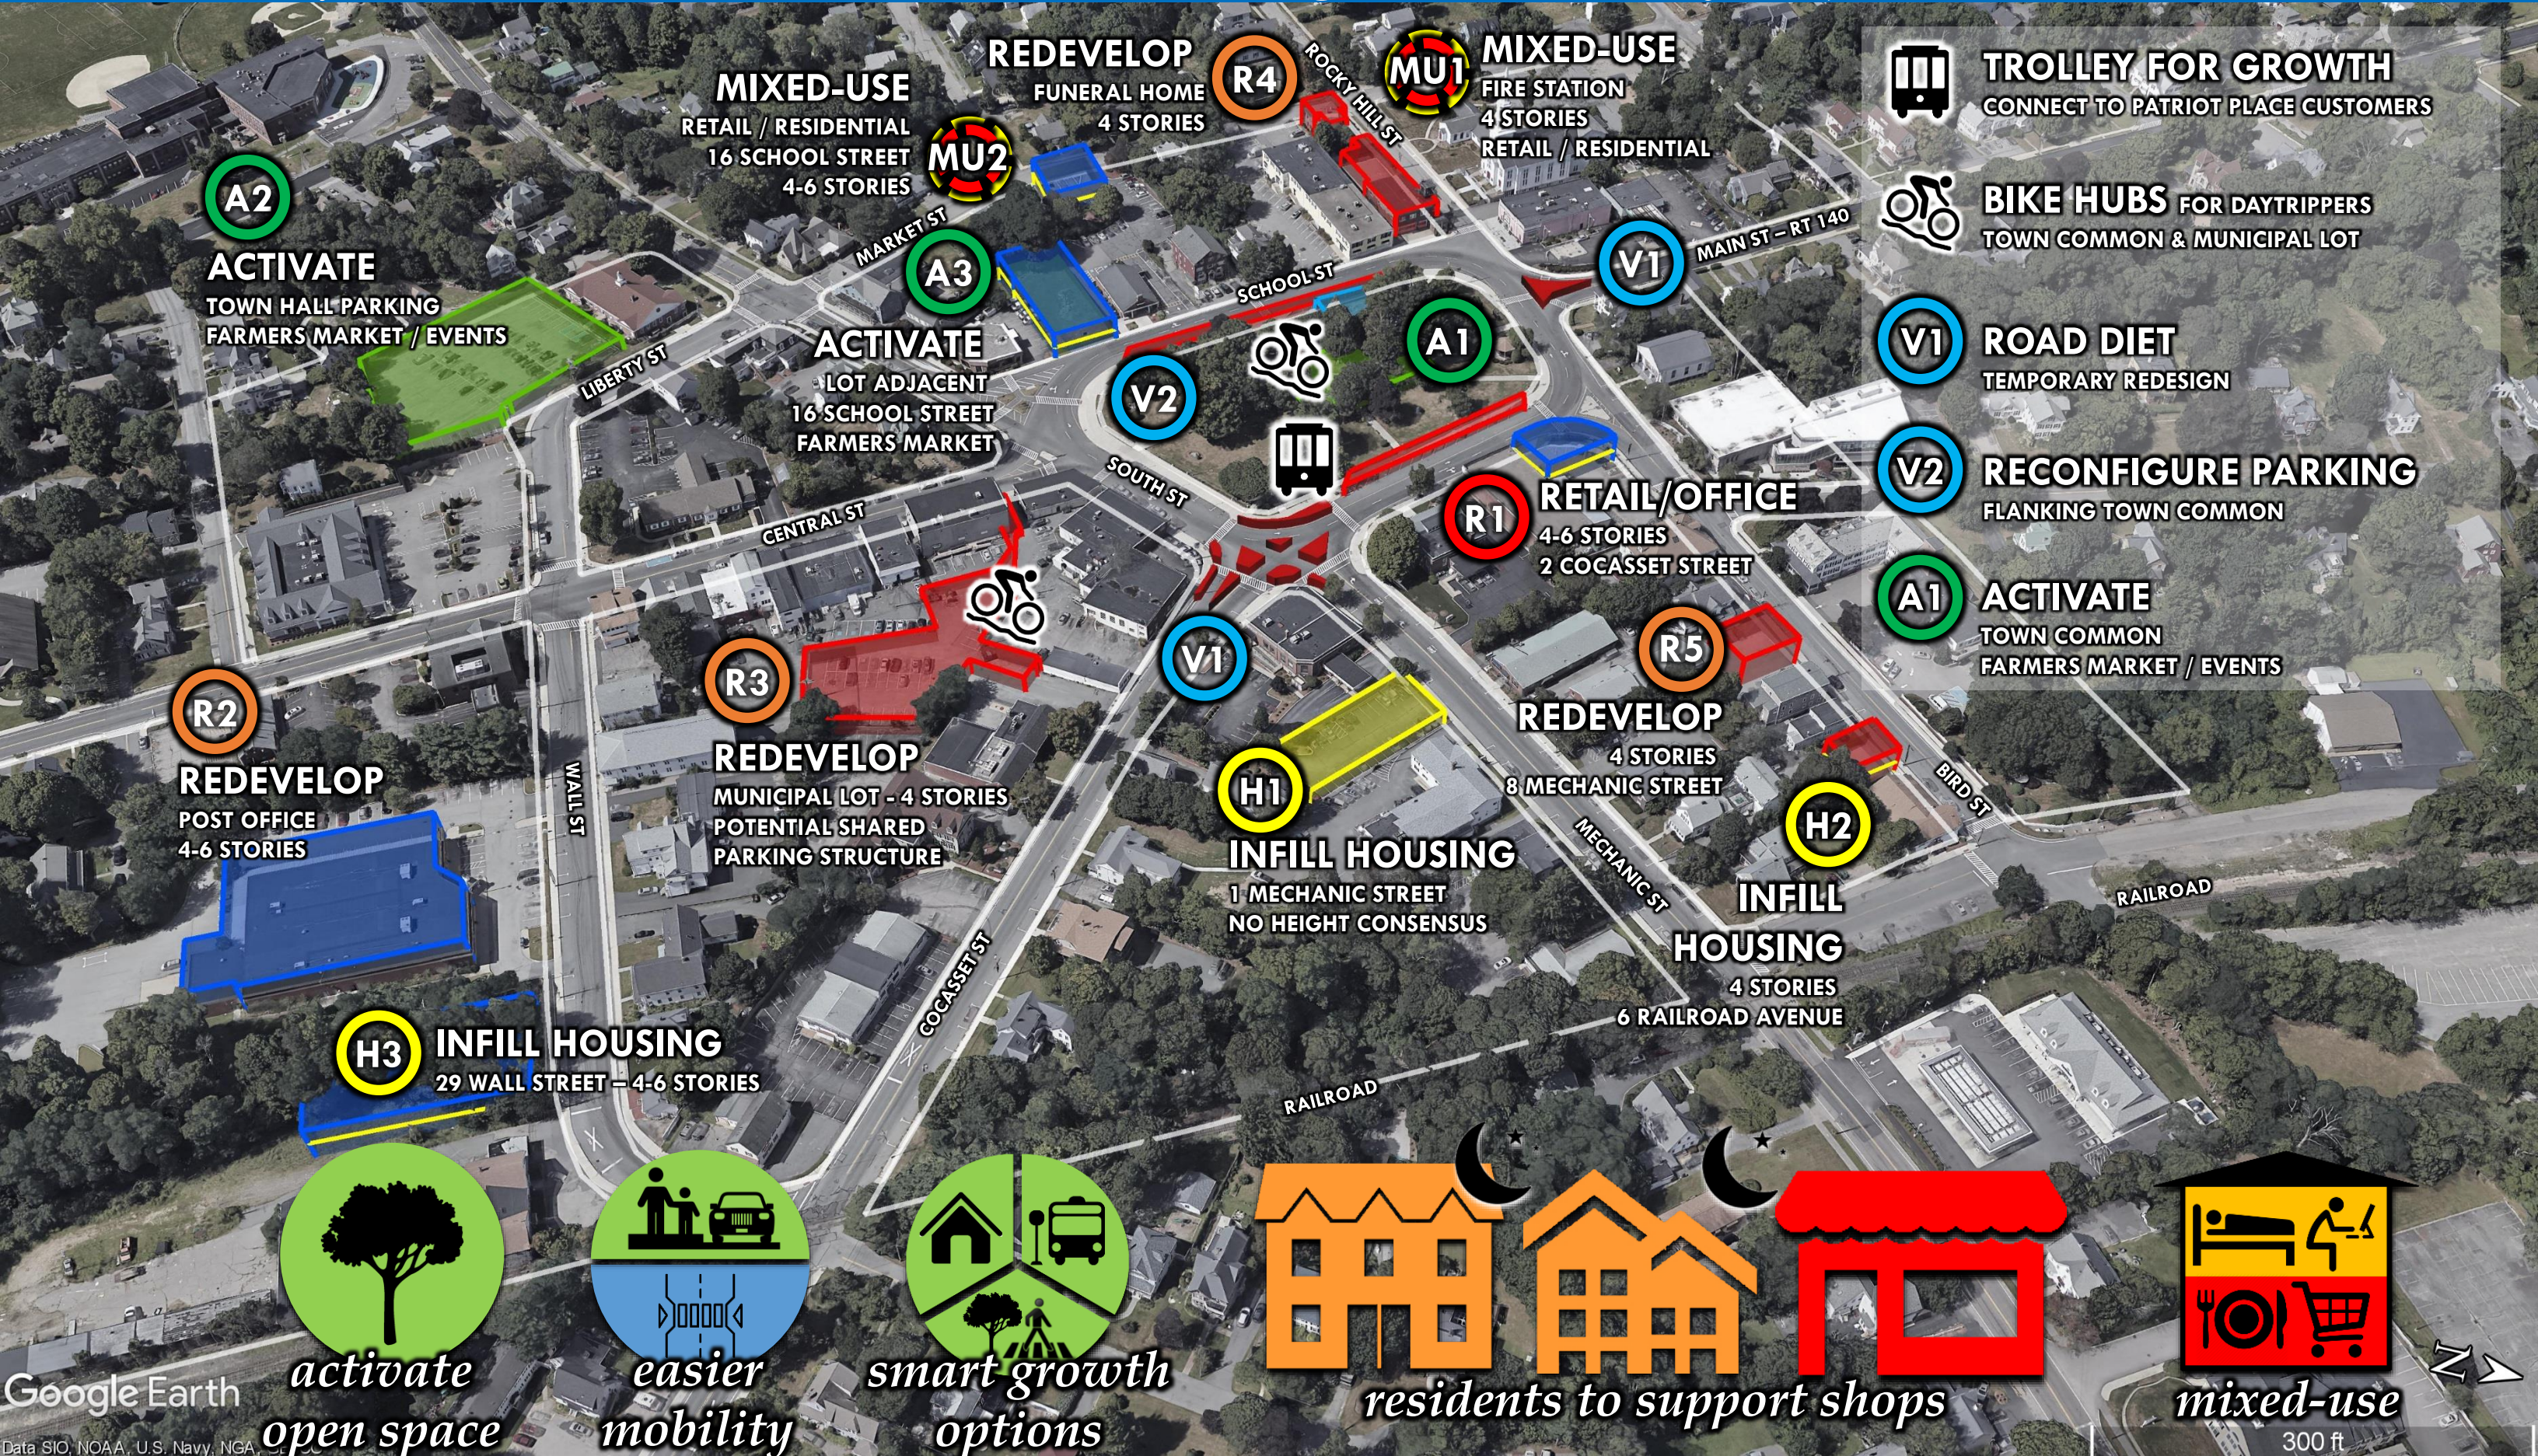

# a VISION for DOWNTOWN FOXBOROUGH - at-a-glance summary map

Google Earth

Data SIO, NOAA, U.S. Navy, NGA