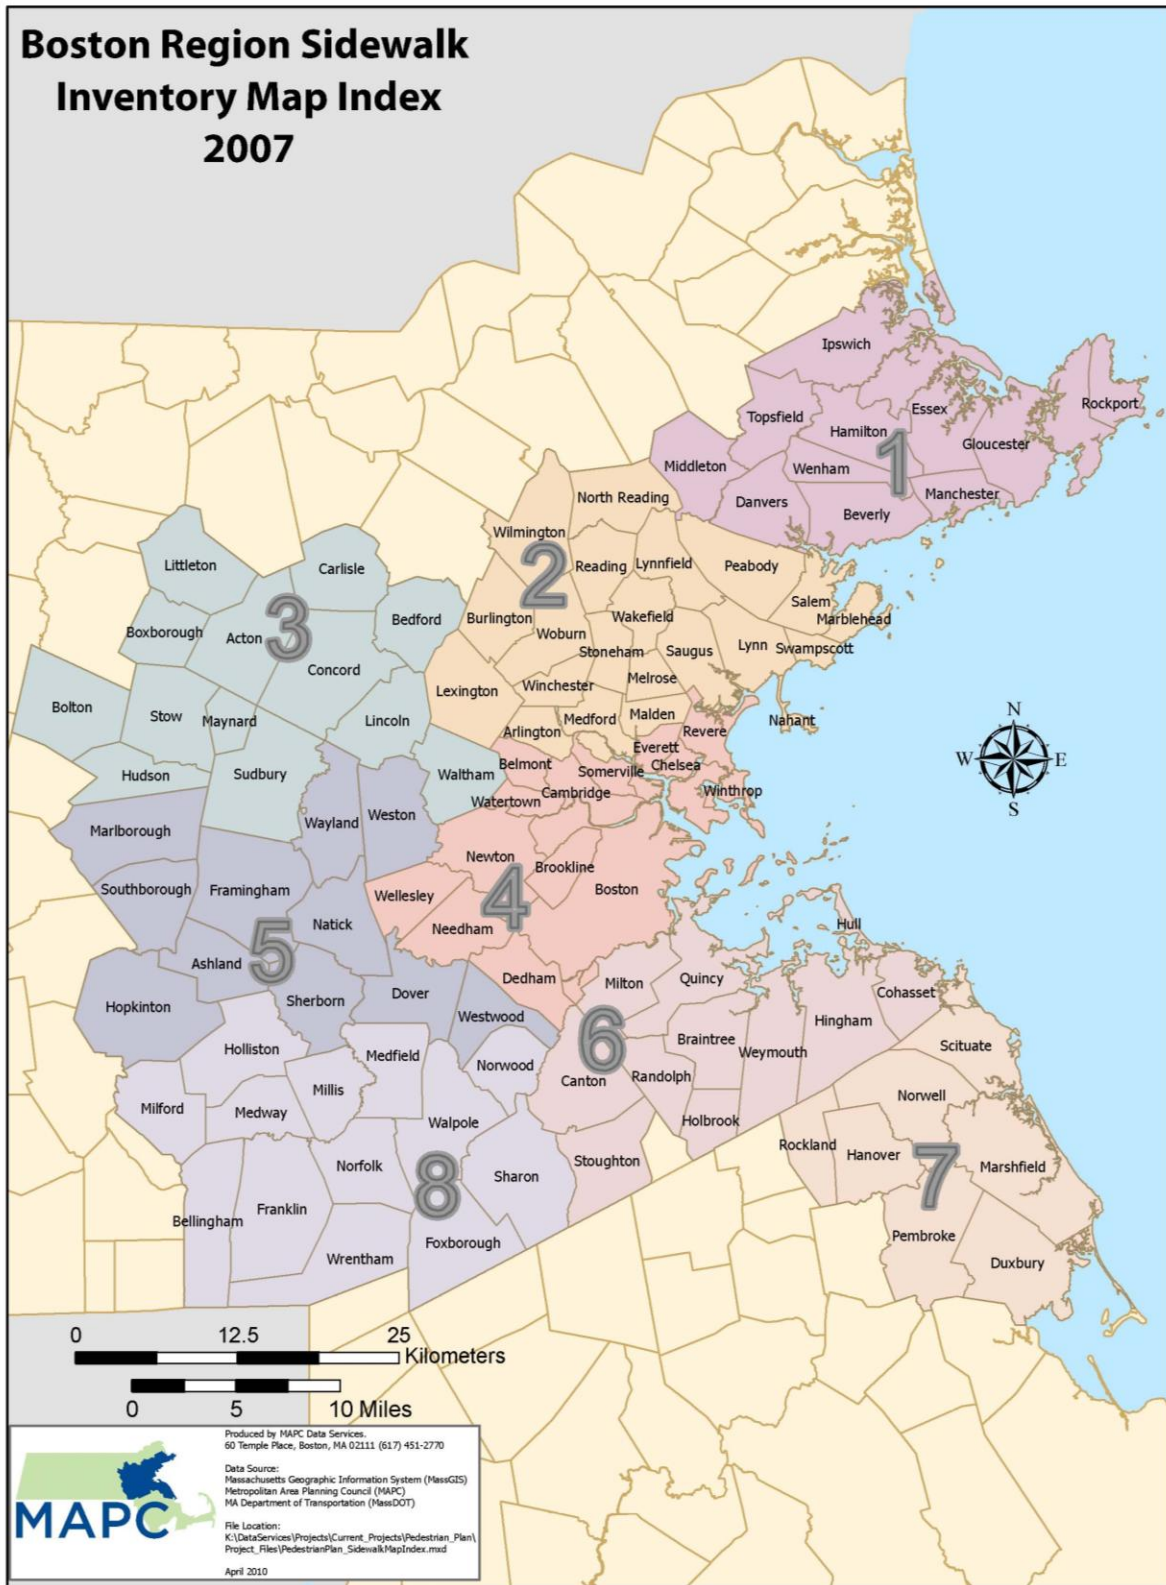

Appendix B Sidewalk Coverage by Municipality

Source: The sidewalk inventory is based on the MassDOT Road Inventory. Data collected through December, 2007 was distributed by MassGIS. Does not include paths or other off-road paths.