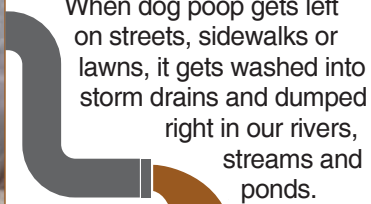

When bacteria and pathogens get into our waterways, they become unsightly—and unsafe for kids, pets, fishing, boating and wildlife.

When dog poop gets left on streets, sidewalks or lawns, it gets washed into storm drains and dumped right in our rivers, streams and ponds.