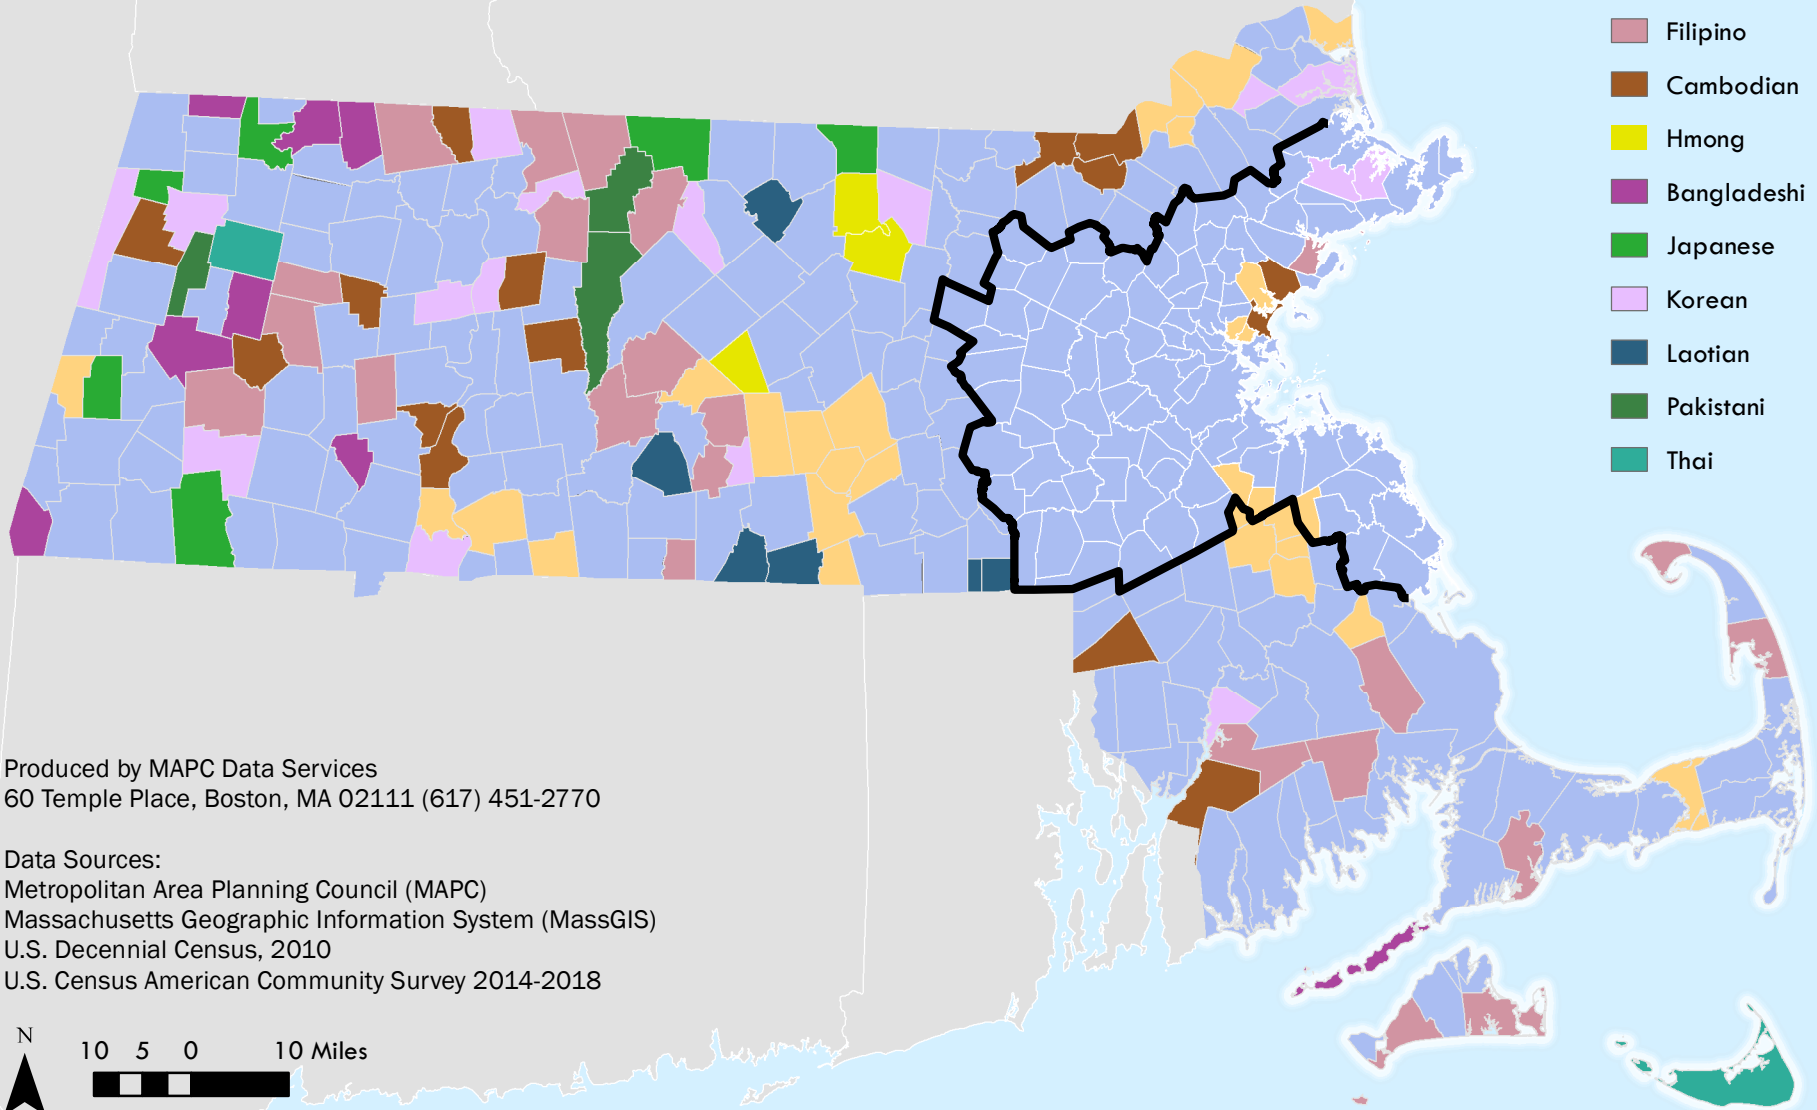

Immigrant Entrepreneurs: Business and Community Centers in Greater Boston

Legend

- MAPC Boundary
- Municipal Boundaries

Most-represented Asian Heritage

- Chinese
- Vietnamese
- Filipino
- Cambodian
- Hmong
- Bangladeshi
- Japanese
- Korean
- Laotian
- Pakistani
- Thai

Produced by MAPC Data Services
60 Temple Place, Boston, MA 02111 (617) 451-2770

Data Sources:
Metropolitan Area Planning Council (MAPC)
Massachusetts Geographic Information System (MassGIS)
U.S. Decennial Census, 2010
U.S. Census American Community Survey 2014-2018